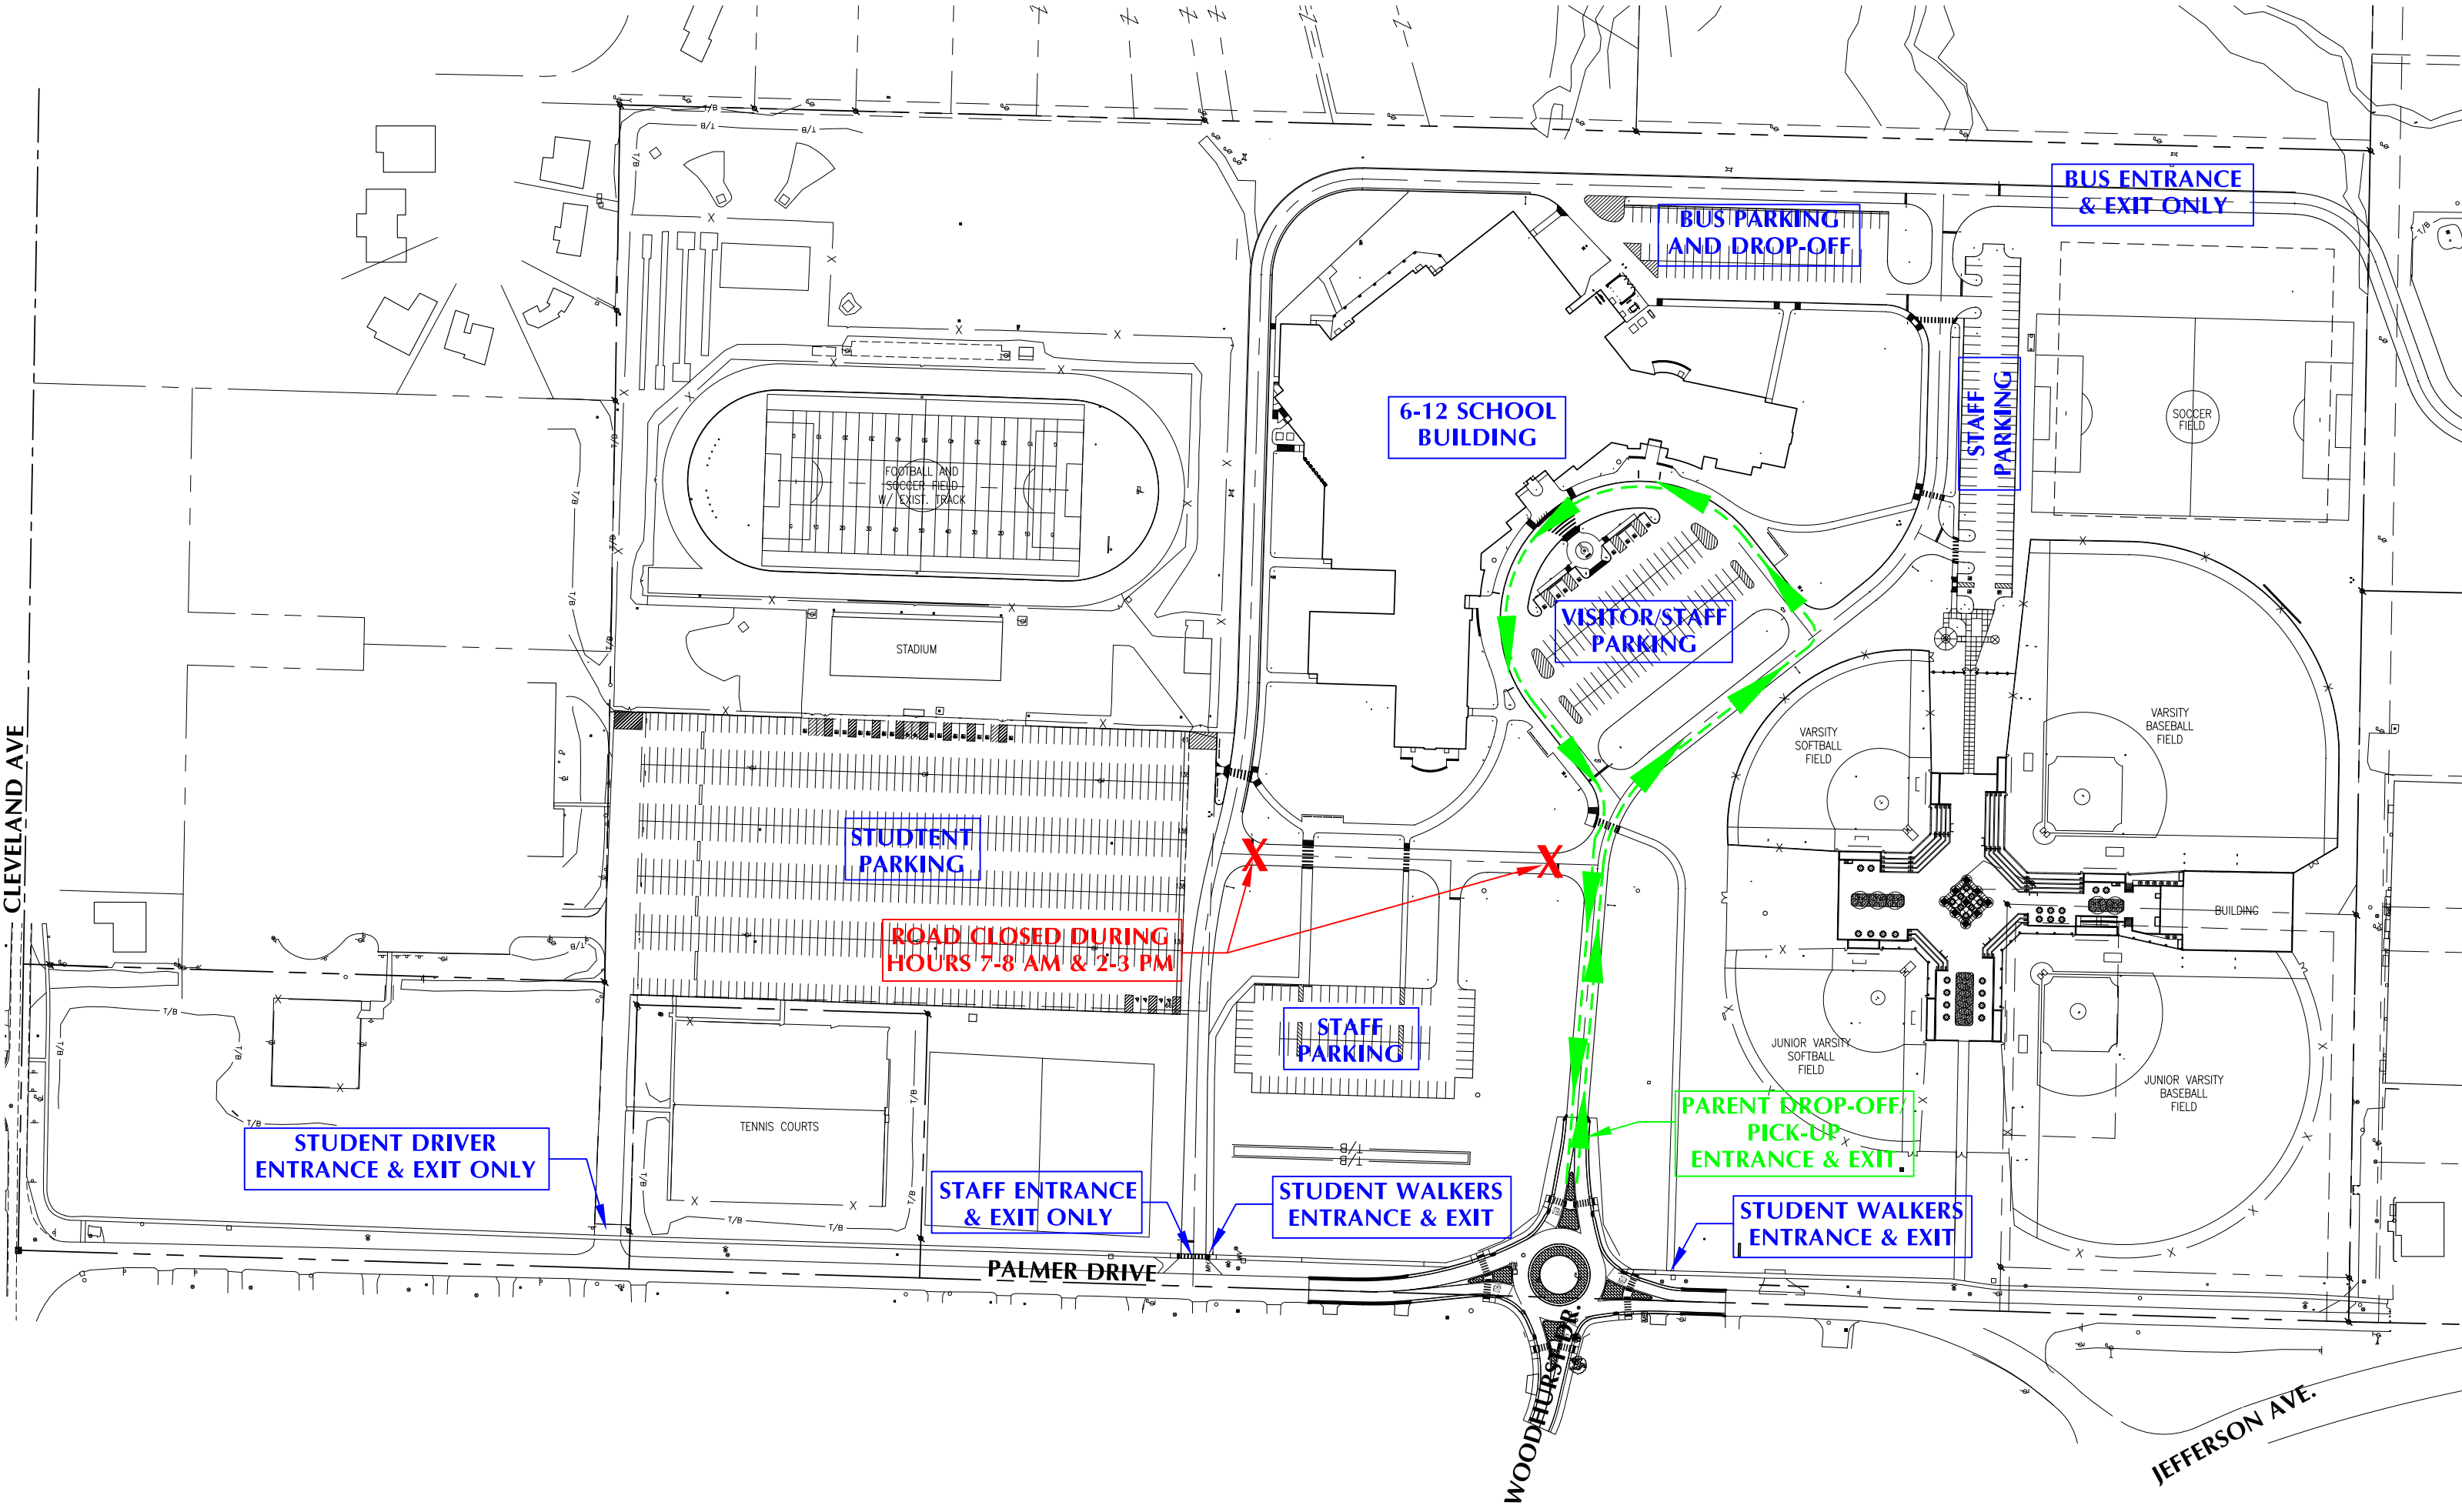

CLEVELAND AVE

STUDENT PARKING

ROAD CLOSED DURING HOURS 7-8 AM & 2-3 PM

STUDENT DRIVER ENTRANCE & EXIT ONLY

STAFF ENTRANCE & EXIT ONLY

STUDENT WALKERS ENTRANCE & EXIT

6-12 SCHOOL BUILDING

VISITOR/STAFF PARKING

BUS PARKING AND DROP-OFF

BUS ENTRANCE & EXIT ONLY

STAFF PARKING

PARENT DROP-OFF/PICK-UP ENTRANCE & EXIT

STUDENT WALKERS ENTRANCE & EXIT

PALMER DRIVE

WOODHURST DR.

JEFFERSON AVE.